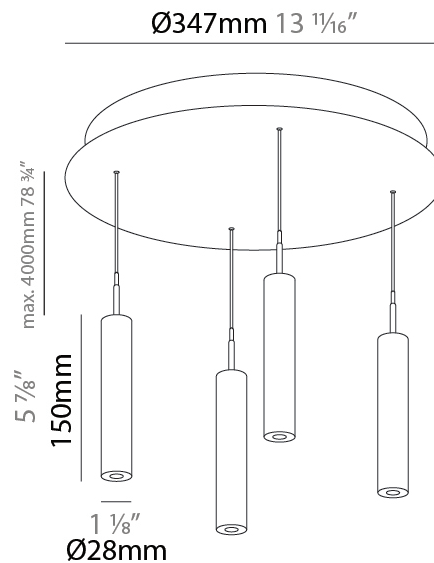

GENERAL

Series: G-Mini Round
Subseries: G-Mini Round Hangover
Brand: Prolight
Division: Architectural
Mounting Type: Suspension
Mounting Location: Ceiling
Subcategory: Spots

PHYSICAL

Shape: Cylinder
Diameter (mm): 347
Diameter (in): 13 1/16
Height (mm): 150
Height (in): 5 7/8
Light Distribution: Direct
Diffuser: Shine Ring - NOR / OPL / YEL / ORA / RED / BLU / GRN
Fixture Finish: SSR / BKV / CWI / CRY / HAB / UFT / ITA / RUA / FTG / MYG / LOD / PUS / FRO / FUP / KIA / POP / BLS / SPG / MEY / GOH / GUM / CHC / COM / ABZ / JAG / OBR / MOS / ROR
Accent Finish: NOF / COP / MIR / SSS
Fixture Material: Extruded Aluminum / Steel
Cable Details: 2,000mm/78 3/4" / 4,000mm/157 1/2" - Cable, Black, Green, Orange, Red, White

ELECTRICAL

Lamp Type: LED (Zhaga Standard)
Input Wattage (W): 26
Total Output Wattage (W): 23.7
Dimming: Non-Dimmable
Driver Included: Yes
Driver Location: Integrated
Driver Type: Constant Current - Universal
Driver Class: Class 2
Input Voltage (V): 120 - 277

LED

Color Temperature (°K): 2700 / 3000 / 3500 / 4000
Max. Delivered Lumen (lm): 1557 / 1421 / 1499 / 1450
Nominal Lumen (lm): 1840 / 1949 / 2057 / 2112
CRI: >90 CRI
Lamp Life (hrs): 50000

OPTICAL

Beam Angle: 32 / 58

RATINGS AND CERTIFICATIONS

Certified By: Certified for North American Standards
IP rating: IP20