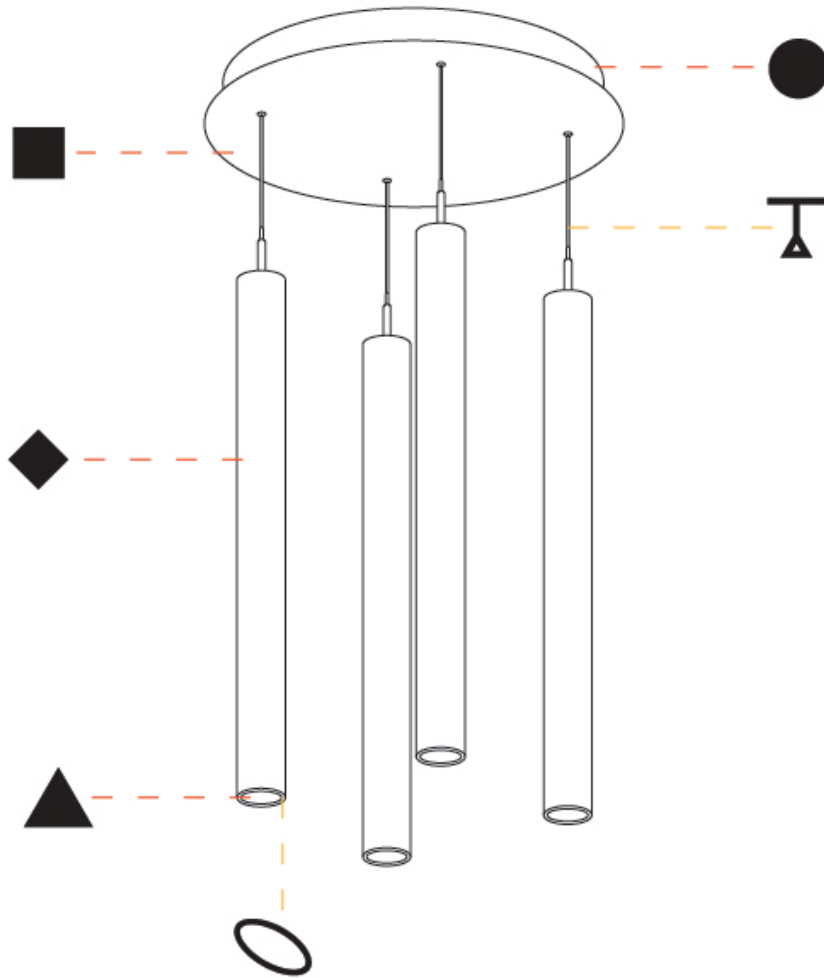

G-MINI ROUND HANGOVER SUSPENSION

A300634-

PROJECT
TYPE
SPECIFIER
QUANTITY
DATE

A