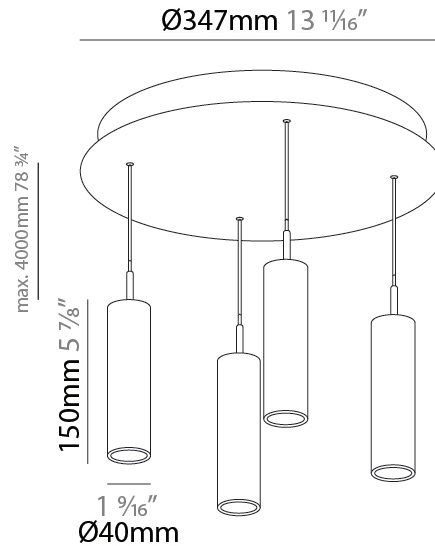

GENERAL

Series: G-Mini Round
Subseries: G-Mini Round Hangover
Brand: Prolicht
Division: Architectural
Mounting Type: Suspension
Mounting Location: Ceiling
Subcategory: Spots

PHYSICAL

Shape: Cylinder
Diameter (mm): 347
Diameter (in): 13 1/16
Height (mm): 150
Height (in): 5 7/8
Light Distribution: Direct
Fixture Finish: SSR / BKV / CWI / CRY / HAB / UFT / ITA / RUA / FTG / MYG / LOD / PUS / FRO / FUP / KIA / POP / BLS / SPG / MEY / GOH / GUM / CHC / COM / ABZ / JAG / OBR / MOS / ROR
Accent Finish: NOF / COP / MIR / SSS
Fixture Material: Extruded Aluminum / Steel
Cable Details: 2,000mm/78 3/4" / 4,000mm/157 1/2" - Cable, Black, Green, Orange, Red, White

ELECTRICAL

Lamp Type: LED (Zhaga Standard)
Input Wattage (W): 39
Total Output Wattage (W): 35.4
Dimming: Non-Dimmable
Driver Included: Yes
Driver Location: Integrated
Driver Type: Constant Current - Universal
Driver Class: Class 2
Input Voltage (V): 120 - 277

LED

Color Temperature (°K): 2700 / 3000 / 3500 / 4000
Max. Delivered Lumen (lm): 2776 / 2904 / 3012 / 3080
Nominal Lumen (lm): 3878 / 4056 / 4206 / 4301
CRI: >90 CRI
Lamp Life (hrs): 50000

OPTICAL

Beam Angle: 40 / 52

RATINGS AND CERTIFICATIONS

Certified By: Certified for North American Standards
IP rating: IP20