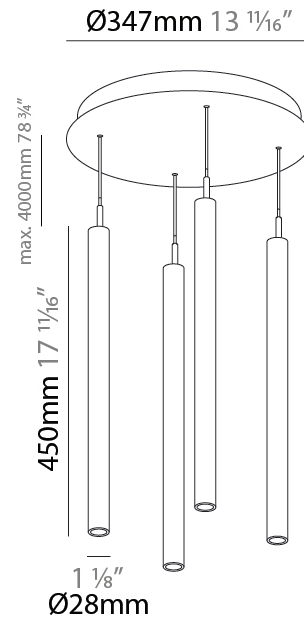

GENERAL

Series: G-Mini Round
Subseries: G-Mini Round Hangover
Brand: Prolight
Division: Architectural
Mounting Type: Suspension
Mounting Location: Ceiling
Subcategory: Spots

PHYSICAL

Shape: Cylinder
Diameter (mm): 347
Diameter (in): 13 11/16
Height (mm): 450
Height (in): 17 11/16
Light Distribution: Direct
Fixture Finish: SSR / BKV / CWI / CRY / HAB / UFT / ITA / RUA / FTG / MYG / LOD / PUS / FRO / FUP / KIA / POP / BLS / SPG / MEY / GOH / GUM / CHC / COM / ABZ / JAG / OBR / MOS / ROR
Accent Finish: NOF / COP / MIR / SSS
Fixture Material: Extruded Aluminum / Steel
Cable Details: 2,000mm/78 3/4" / 4,000mm/157 1/2" - Cable, Black, Green, Orange, Red, White

ELECTRICAL

Lamp Type: LED (Zhaga Standard)
Input Wattage (W): 26
Total Output Wattage (W): 23.7
Dimming: Tri-Mode (Non-Dimming and Phase Dimming (120Vac only) and 0-10V Dimming)
Driver Included: Yes
Driver Location: Integrated
Driver Type: Constant Current - Universal
Driver Class: Class 2
Input Voltage (V): 120 - 277

LED

Color Temperature (°K): 2700 / 3000 / 3500 / 4000
Max. Delivered Lumen (lm): 1614 / 1709 / 1804 / 1852
Nominal Lumen (lm): 1840 / 1949 / 2057 / 2112
CRI: >90 CRI
Lamp Life (hrs): 50000

OPTICAL

Beam Angle: 20 / 26 / 56

RATINGS AND CERTIFICATIONS

Certified By: Certified for North American Standards
IP rating: IP20