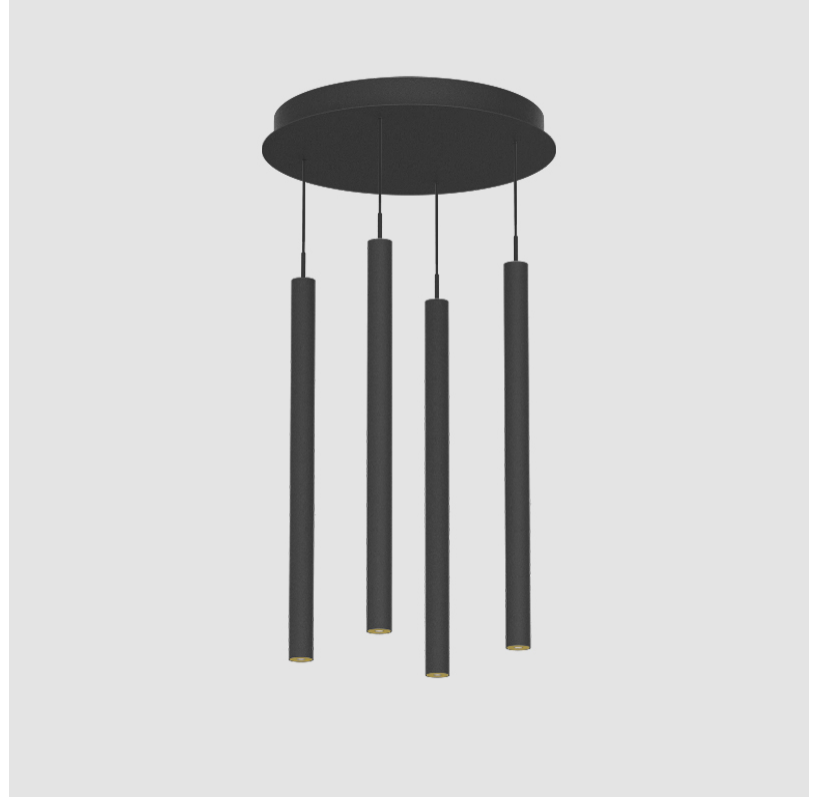

GENERAL

Series: G-Mini Round
Subseries: G-Mini Round Hangover
Brand: Prolight
Division: Architectural
Mounting Type: Suspension
Mounting Location: Ceiling
Subcategory: Spots

PHYSICAL

Shape: Cylinder
Diameter (mm): 347
Diameter (in): 13 11/16
Height (mm): 450
Height (in): 17 11/16
Light Distribution: Direct
Diffuser: Shine Ring - NOR / OPL / YEL / ORA / RED / BLU / GRN
Fixture Finish: SSR / BKV / CWI / CRY / HAB / UFT / ITA / RUA / FTG / MYG / LOD / PUS / FRO / FUP / KIA / POP / BLS / SPG / MEY / GOH / GUM / CHC / COM / ABZ / JAG / OBR / MOS / ROR
Accent Finish: NOF / COP / MIR / SSS
Fixture Material: Extruded Aluminum / Steel
Cable Details: 2,000mm/78 3/4" / 4,000mm/157 1/2" - Cable, Black, Green, Orange, Red, White

ELECTRICAL

Lamp Type: LED (Zhaga Standard)
Input Wattage (W): 26
Total Output Wattage (W): 23.7
Dimming: Non-Dimmable
Driver Included: Yes
Driver Location: Integrated
Driver Type: Constant Current - Universal
Driver Class: Class 2
Input Voltage (V): 120 - 277

LED

Color Temperature (°K): 2700 / 3000 / 3500 / 4000
Max. Delivered Lumen (lm): 1557 / 1421 / 1499 / 1450
Nominal Lumen (lm): 1840 / 1949 / 2057 / 2112
CRI: >90 CRI
Lamp Life (hrs): 50000

OPTICAL

Beam Angle: 32 / 58

RATINGS AND CERTIFICATIONS

Certified By: Certified for North American Standards
IP rating: IP20